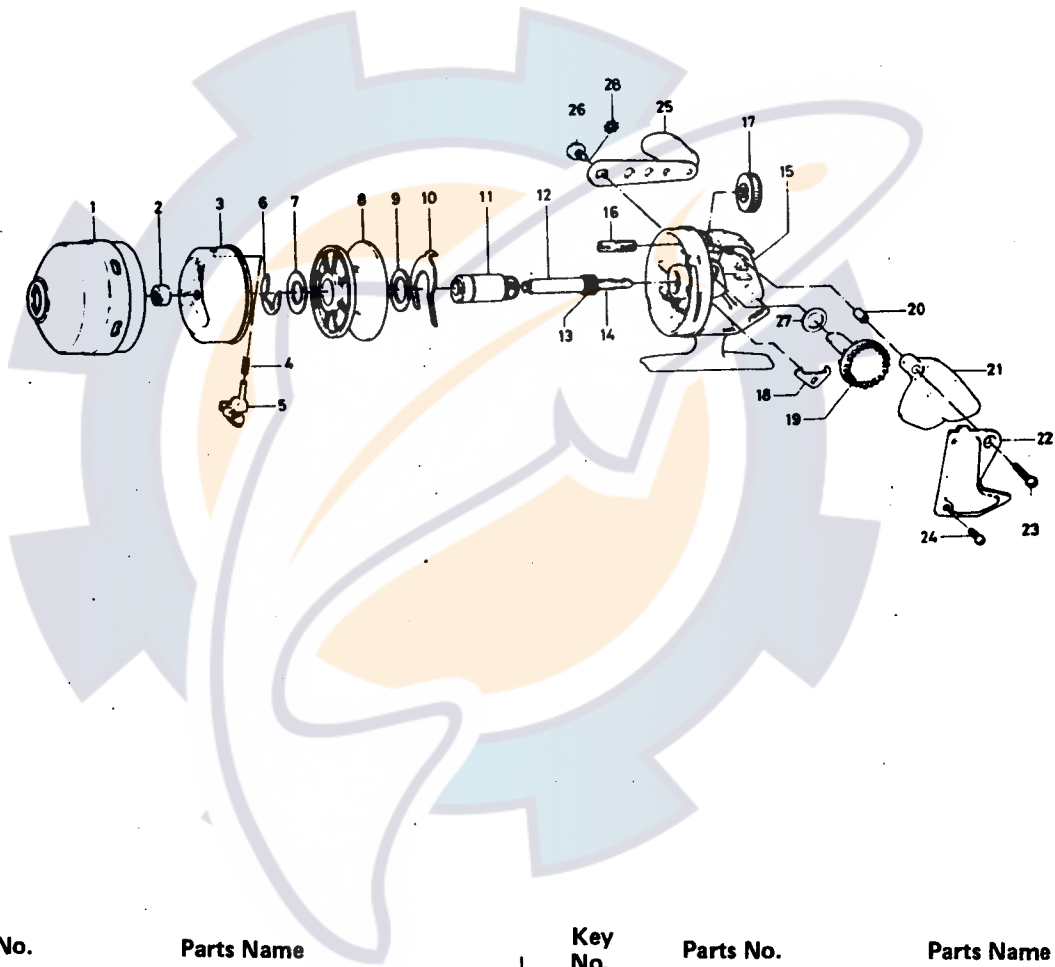

SPINCASTING REEL

ApolloCast 110

Key No.	Parts No.	Parts Name
1	6-B09-7401	Front cover
2	6-342-4911	Rotor nut
3	6-B09-7202	Rotor
4	6-144-1801	Pick up pin spring
5	6-B09-7302	Pick up pin
6	6-320-0351	Spool retainer
7	6-370-0412	Spool washer
8	6-B09-6901	Spool
9	6-370-0412	Spool washer
10	6-B30-7401	Drag adjusting plate
11	6-B08-6401	Shaft metal
12	6-B08-6601	Main shaft
13	6-B08-6701	Pinion gear
14	6-141-2521	Main shaft spring

Sold as one unit
Main shaft assembly
6-B08-6501

Key No.	Parts No.	Parts Name
15	6-B30-8301	Body
16	6-B08-7601	Drag adjusting screw
17	6-B08-7401	Drag adjusting dial
18	K-110-2721	Anti-reverse claw
19	6-B03-6301	Drive gear
20	6-B08-6901	Push button sleeve
21	6-B08-6801	Push button
22	6-B08-7004	Body cover
23	6-353-8701	Body cover screw (long)
24	6-351-6601	Rody cover screw (short)
25	6-746-5801	Handle
26	6-B08-7301	Handle screw
27	6-373-0100	Drive gear washer
28	6-160-8001	Handle washer